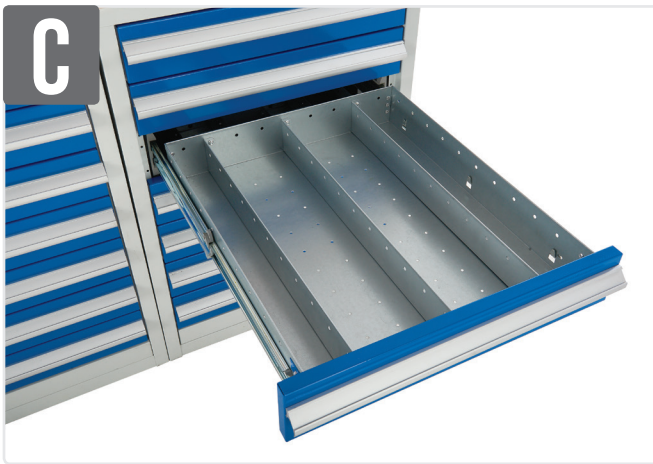

# 600 CABINET DRAWER DIVIDERS & EXTRA SHELVES

600 Cabinet Drawer Inserts

Option	Code
A (100mm Depth)	ESDINSERT61A
A (150mm Depth)	ESDINSERT65A
A (200mm Depth)	ESDINSERT62A
B (100mm Depth)	ESDINSERT61B
B (150mm Depth)	ESDINSERT65B
B (200mm Depth)	ESDINSERT62B
C (100mm Depth)	ESDINSERT61C
C (150mm Depth)	ESDINSERT65C
C (200mm Depth)	ESDINSERT62C
D (100mm Depth)	ESDINSERT61D
D (150mm Depth)	ESDINSERT65D
D (200mm Depth)	ESDINSERT62D

600 Cabinet Galvanised Shelf

Description	Code
600 Width Galvanised Shelf	ES600GASHELF