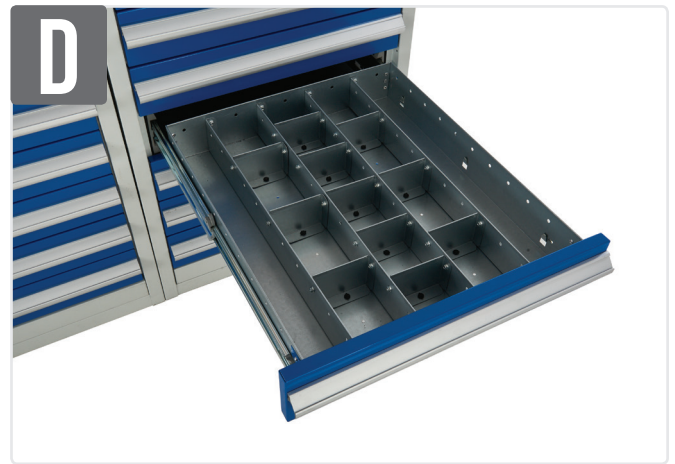

# 600 CABINET DRAWER DIVIDERS & EXTRA SHELVES

600 Cabinet Drawer Inserts

Option	Code
A (100mm Depth)	ESDINSERT61A
A (150mm Depth)	ESDINSERT65A
A (200mm Depth)	ESDINSERT62A
B (100mm Depth)	ESDINSERT61B
B (150mm Depth)	ESDINSERT65B
B (200mm Depth)	ESDINSERT62B
C (100mm Depth)	ESDINSERT61C
C (150mm Depth)	ESDINSERT65C
C (200mm Depth)	ESDINSERT62C
D (100mm Depth)	ESDINSERT61D
D (150mm Depth)	ESDINSERT65D
D (200mm Depth)	ESDINSERT62D

600 Cabinet Galvanised Shelf

Description	Code
600 Width Galvanised Shelf	ES600GASHELF